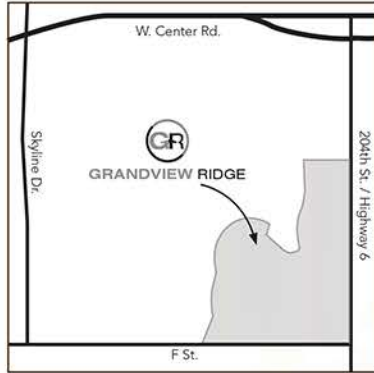

GRANDVIEW RIDGE

SITE MAP

402.933.0411
WWW.HOMESBYMALIBU.COM

GRANDVIEW RIDGE
204th and F Street • Omaha, NE

DESIGNED AND ENGINEERED BY:

VICINITY MAP

LEGEND

-  Grandview Ridge Estates
-  Grandview Ridge Legacy
-  Estonia Assisted Living

204TH STREET

F STREET