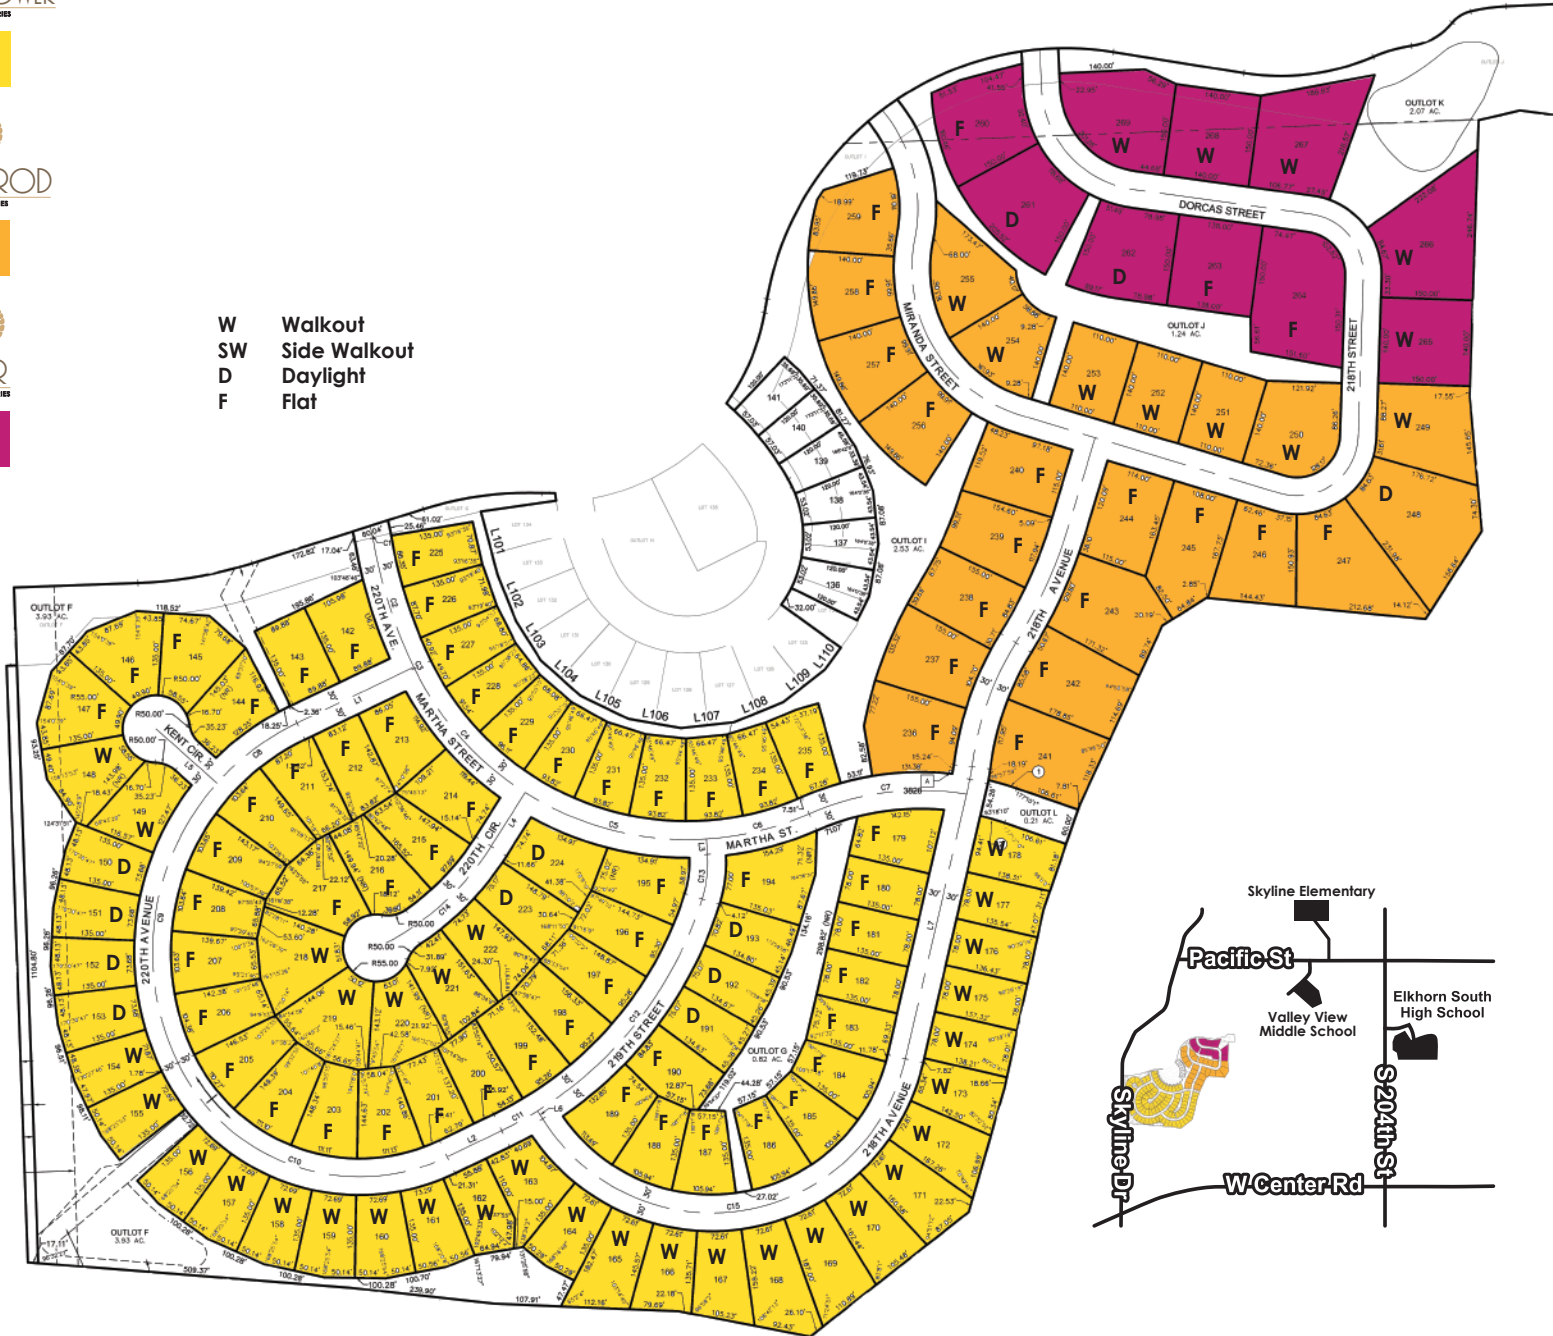

W Walkout
SW Side Walkout
D Daylight
F Flat

Phase II Sales Plat

Information subject to change without notice or obligation.

Lanoha Development Company
 402.289.5528
lanohadevelopment.com